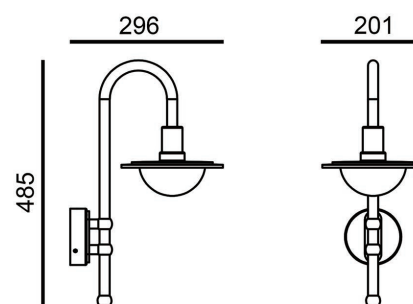

TECHNICAL DATA

TYPE

Professional LED for Exterior Lighting.

PRO	CRI ≥ 80	
IP54		L°
AC85-265V 50/60Hz		50000h

DIMENSION DRAW

Model:	Fiore
Location:	Exterior
Wattage:	10W
Materials:	Aluminium
Led Color:	3000K / 4000K / 6500K
Product Dimension:	357*201*296mm
IP Code:	54
Fixation:	Wall
CRI :	80
Lumen Output:	660LM
Frequency:	50/60 Hz
Beam Angle:	L°